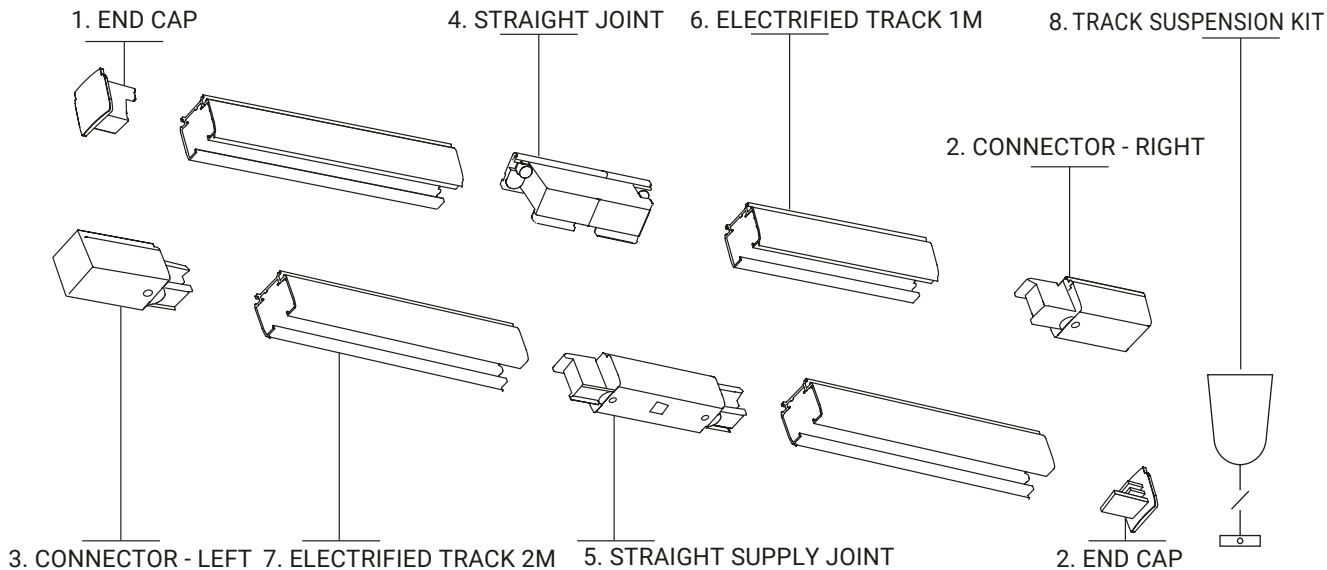

# TRACK & ACCESSORIES NEW

3-PHASE TRACK-4 WIRE TRACKLIGHT

N	TYPE	IMAGEN	SIZE	FINISH	CODE
1	END CAP			○	5FIN4116B
				●	5FIN4116N
2	CONNECTOR - RIGHT L ⊕ N			○	6CON411601DB
				●	6CON411601DN
3	CONNECTOR - LEFT L ⊕ N			○	6CON411601IB
				●	6CON411601IN
4	STRAIGHT JOINT			○	6CON411602B
				●	6CON411602N
5	STRAIGHT SUPPLY JOINT L ⊕ N			○	6CON411605B
				●	6CON411605N
6	ELECTRIFIED TRACK 1M			○	6TRACK001B
				●	6TRACK001N
7	ELECTRIFIED TRACK 2M			○	6TRACK002B
				●	6TRACK002N
8	TRACK SUSPENSION KIT			○	6CONTLSB
				●	6CONTLSN